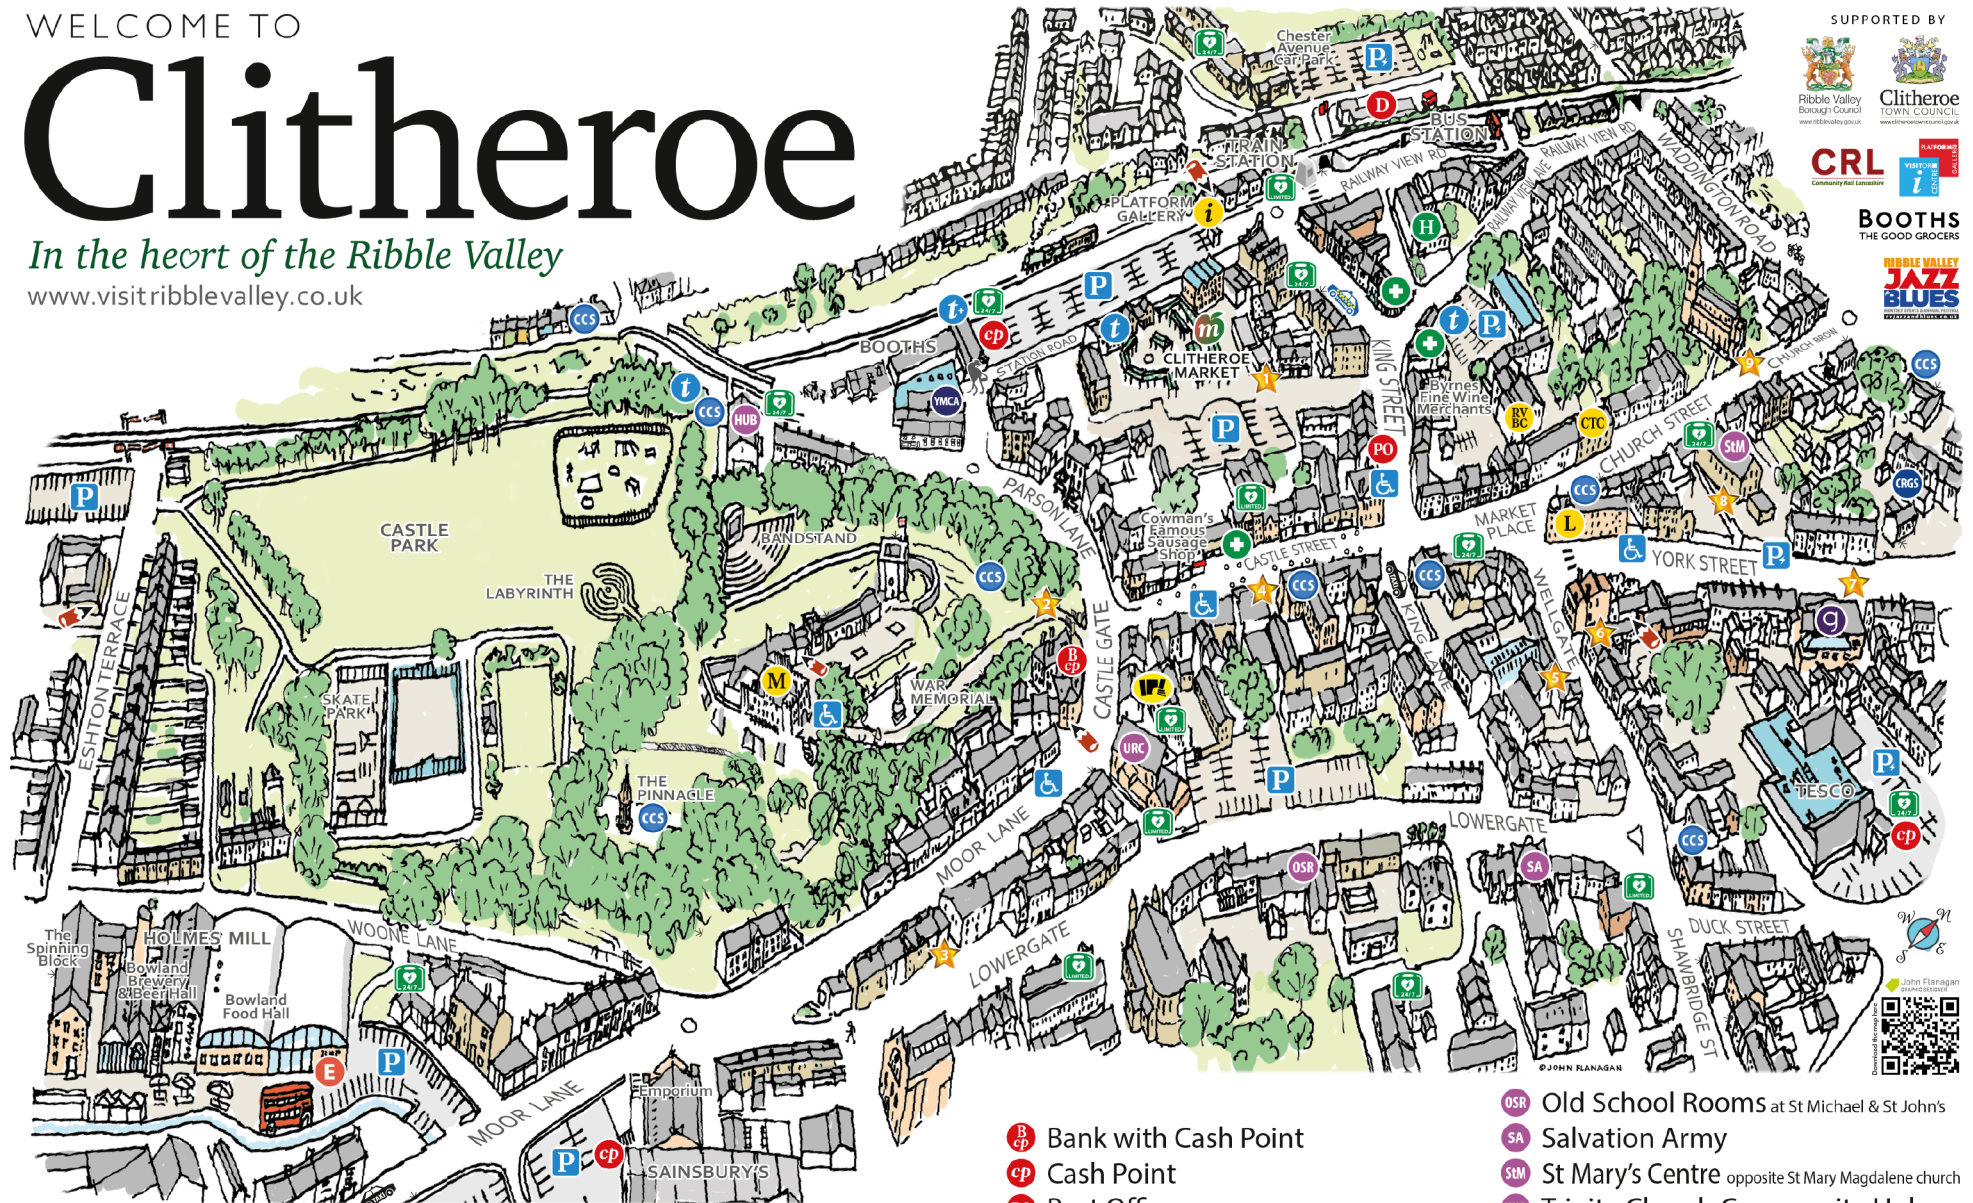

WELCOME TO

Clitheroe

In the heart of the Ribble Valley

www.visitribblevalley.co.uk

SUPPORTED BY

BOOTHS
THE GOOD GROCERS

i Visitor Information Centre
at the Platform Gallery

CTC Clitheroe Town Council